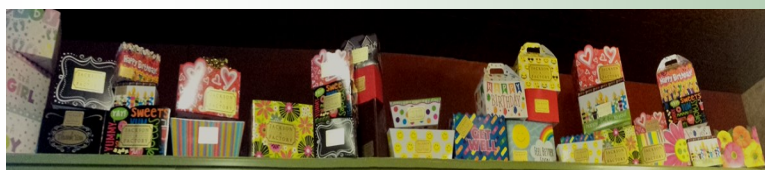

Show Your Appreciation Pleaser $29.00

1. 1/2# Fudge - 1-2 varieties in a clear box
   - 5 oz bag of Frosted Cinnamon Georgia Pecans
   - 12 Truffles - variety packaged in shiny Gold Box
   - Scattering of Taffy
   - Packaged in Classic Gable Box with Gold Crinkle Raffia
2. ***Corporate Discount with purchase of 5 or more using gift boxes in stock

**JACKSON
CANDY & FUDGE
FACTORY**

Jackson Candy and Fudge Factory • 1522 E. Michigan Ave., Jackson MI 49202
To place corporate orders please contact Susan Franck at 517-740-7177 or
susan@jacksoncandycompany.com Candy Shop - 517-998-7070